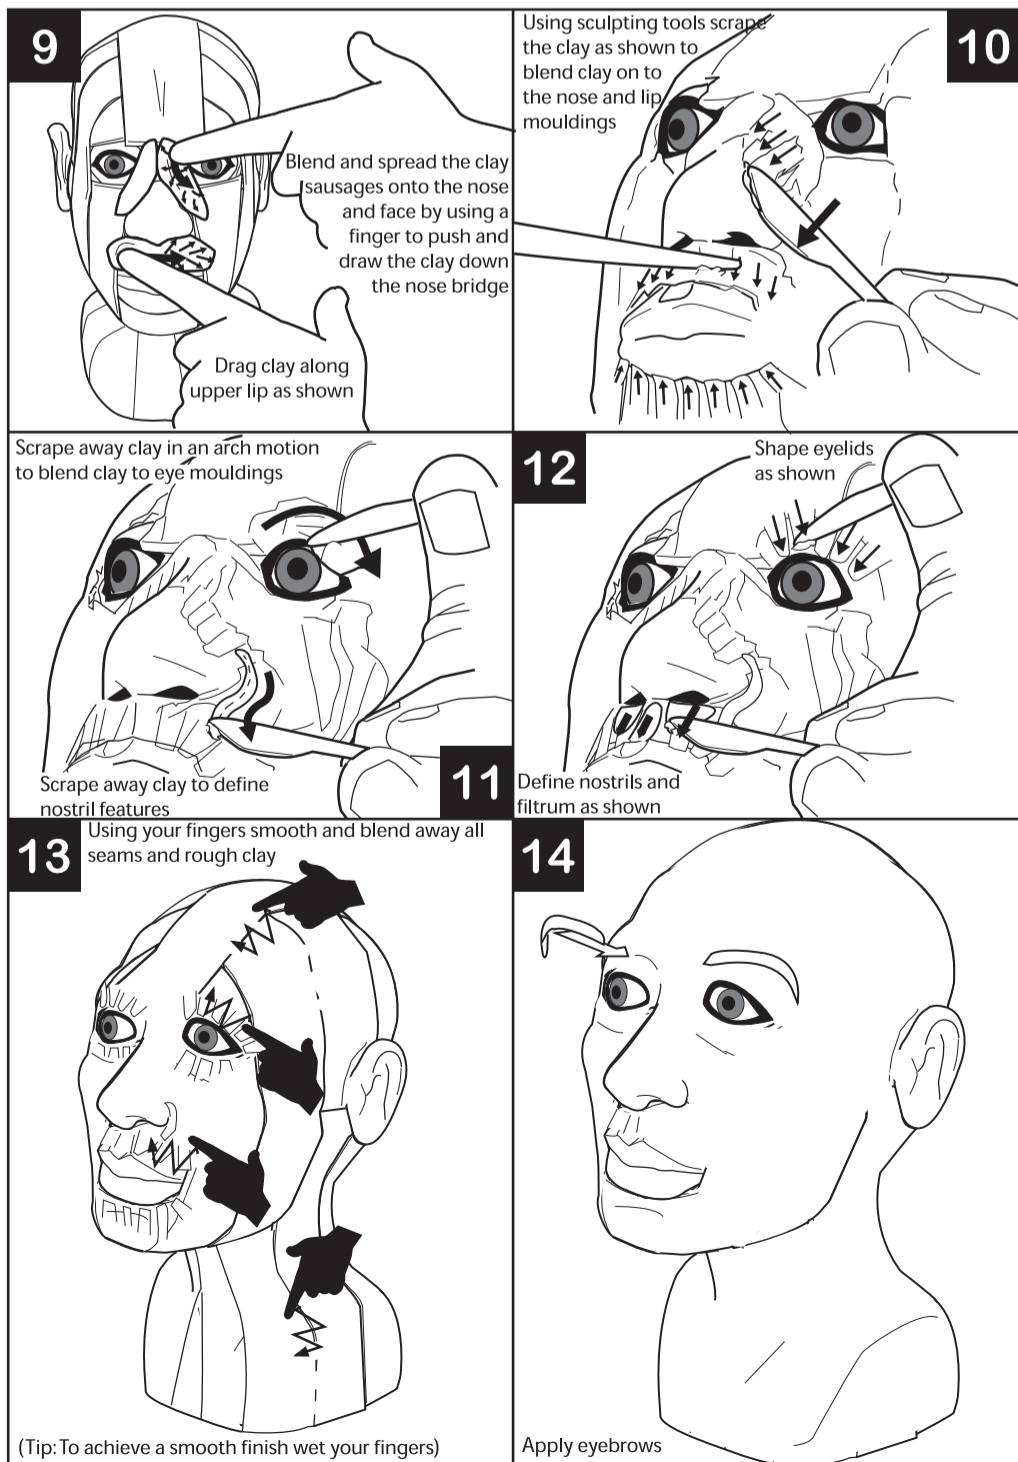

Queen Nefertiti

CONTENTS

IMPORTANT NOTICE! Not Suitable for Children Under 3 Years

Use a large work surface in a well lit room.
Try to avoid working over carpeted flooring.
Cover your worktop and any carpeted flooring with sheeting.
Debris from the modelling clay can cause staining to fabric surfaces.
Wear old clothing or an apron as it can get messy.
Ensure you pick up any debris so it doesn't get walked around your home.

Adult supervision required. Keep out of reach from children under 36 months.
Small debris may prove a choking hazard.
Clean hands with a dry cloth and wash in warm soapy water.

For more information on other PegSculpture products visit:
www.elenco.com
Please keep this leaflet for future reference.
MADE IN CHINA