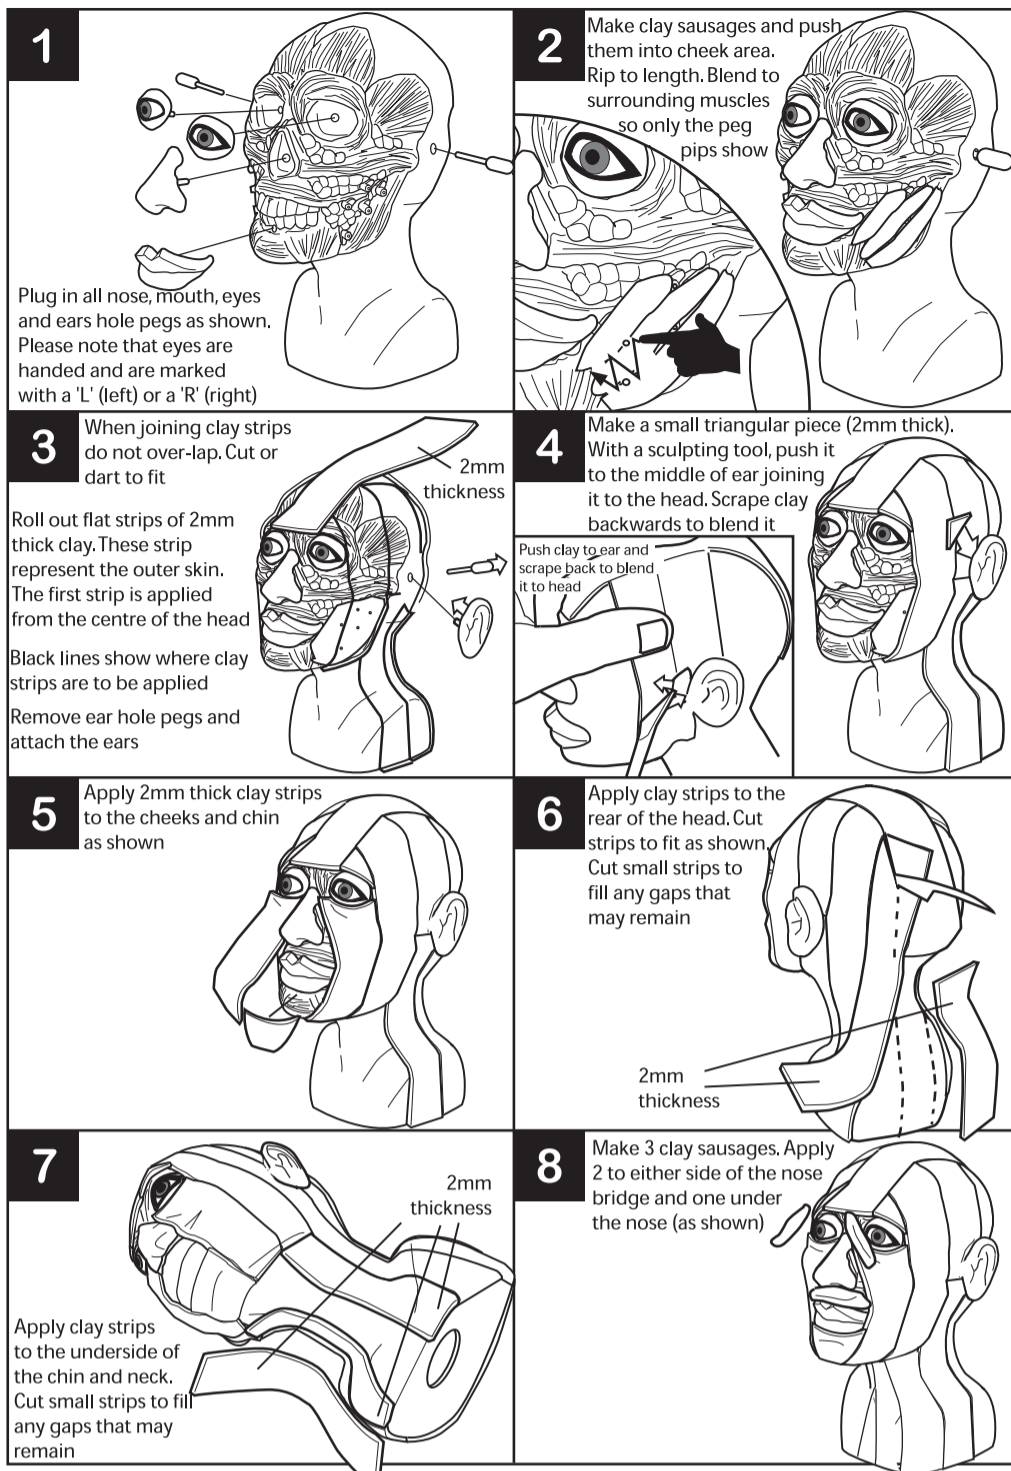

Queen Nefertiti

CONTENTS

IMPORTANT NOTICE! Not Suitable for Children Under 3 Years

Use a large work surface in a well lit room.
Try to avoid working over carpeted flooring.
Cover your worktop and any carpeted flooring with sheeting.
Debris from the modelling clay can cause staining to fabric surfaces.
Wear old clothing or an apron as it can get messy.
Ensure you pick up any debris so it doesn't get walked around your home.

Adult supervision required. Keep out of reach from children under 36 months.
Small debris may prove a choking hazard.
Clean hands with a dry cloth and wash in warm soapy water.

For more information on other PegSculpture products visit:
www.elenco.com
Please keep this leaflet for future reference.
MADE IN CHINA