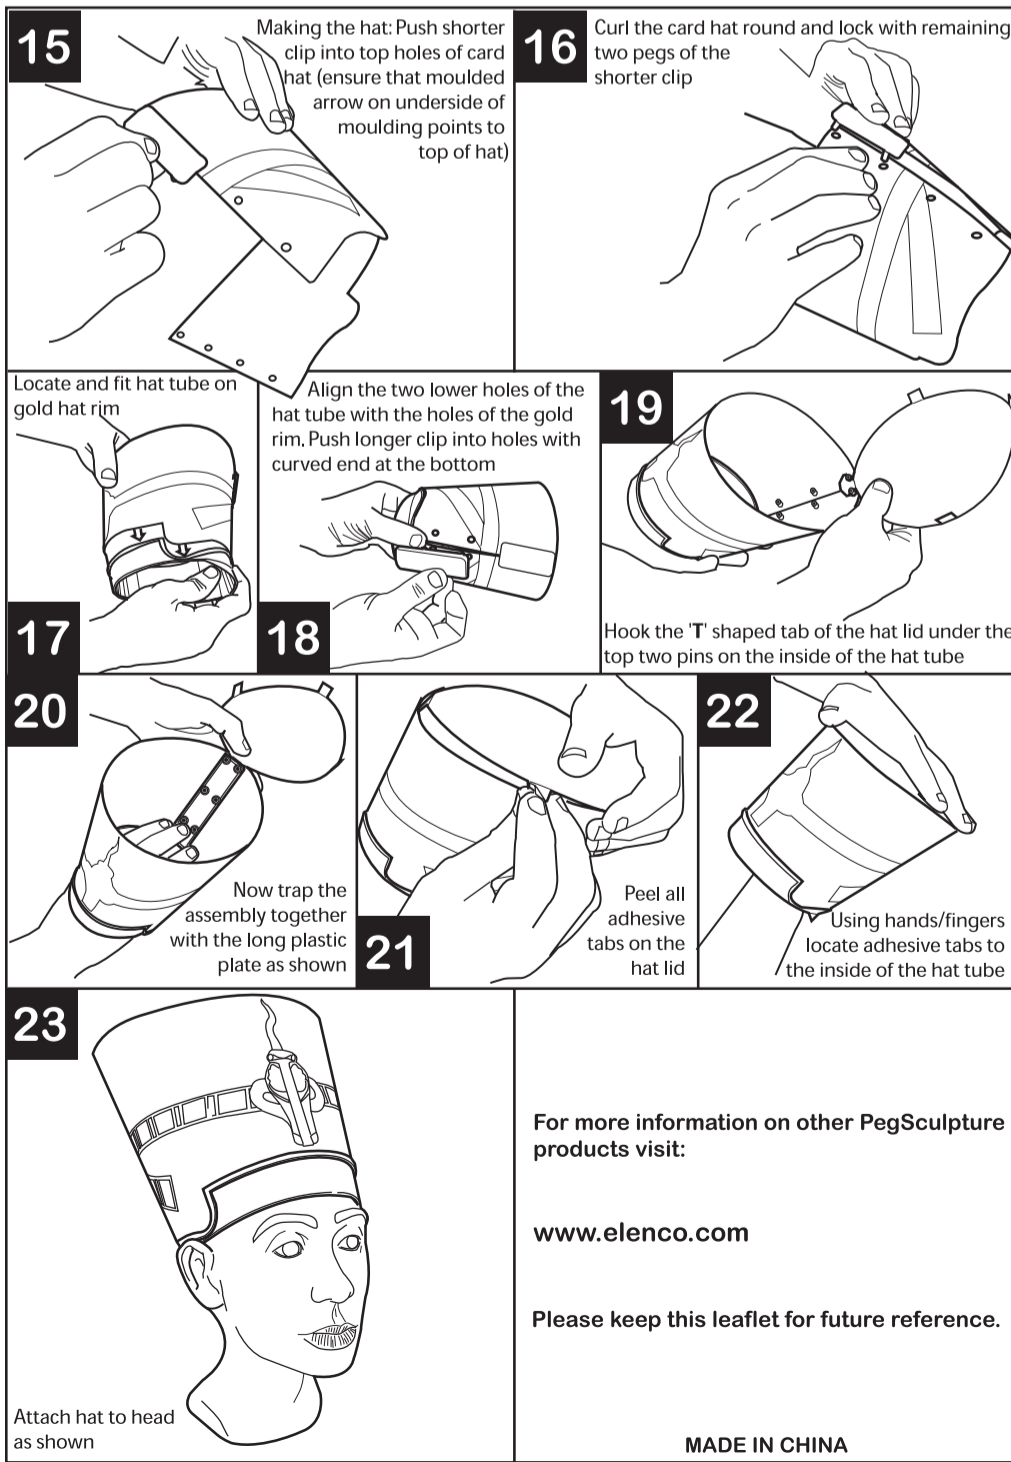

Queen Nefertiti

CONTENTS

IMPORTANT NOTICE! Not Suitable for Children Under 3 Years

Use a large work surface in a well lit room.
Try to avoid working over carpeted flooring.
Cover your worktop and any carpeted flooring with sheeting.
Debris from the modelling clay can cause staining to fabric surfaces.
Wear old clothing or an apron as it can get messy.
Ensure you pick up any debris so it doesn't get walked around your home.

Adult supervision required. Keep out of reach from children under 36 months.
Small debris may prove a choking hazard.
Clean hands with a dry cloth and wash in warm soapy water.

For more information on other PegSculpture products visit:
www.elenco.com
Please keep this leaflet for future reference.
MADE IN CHINA