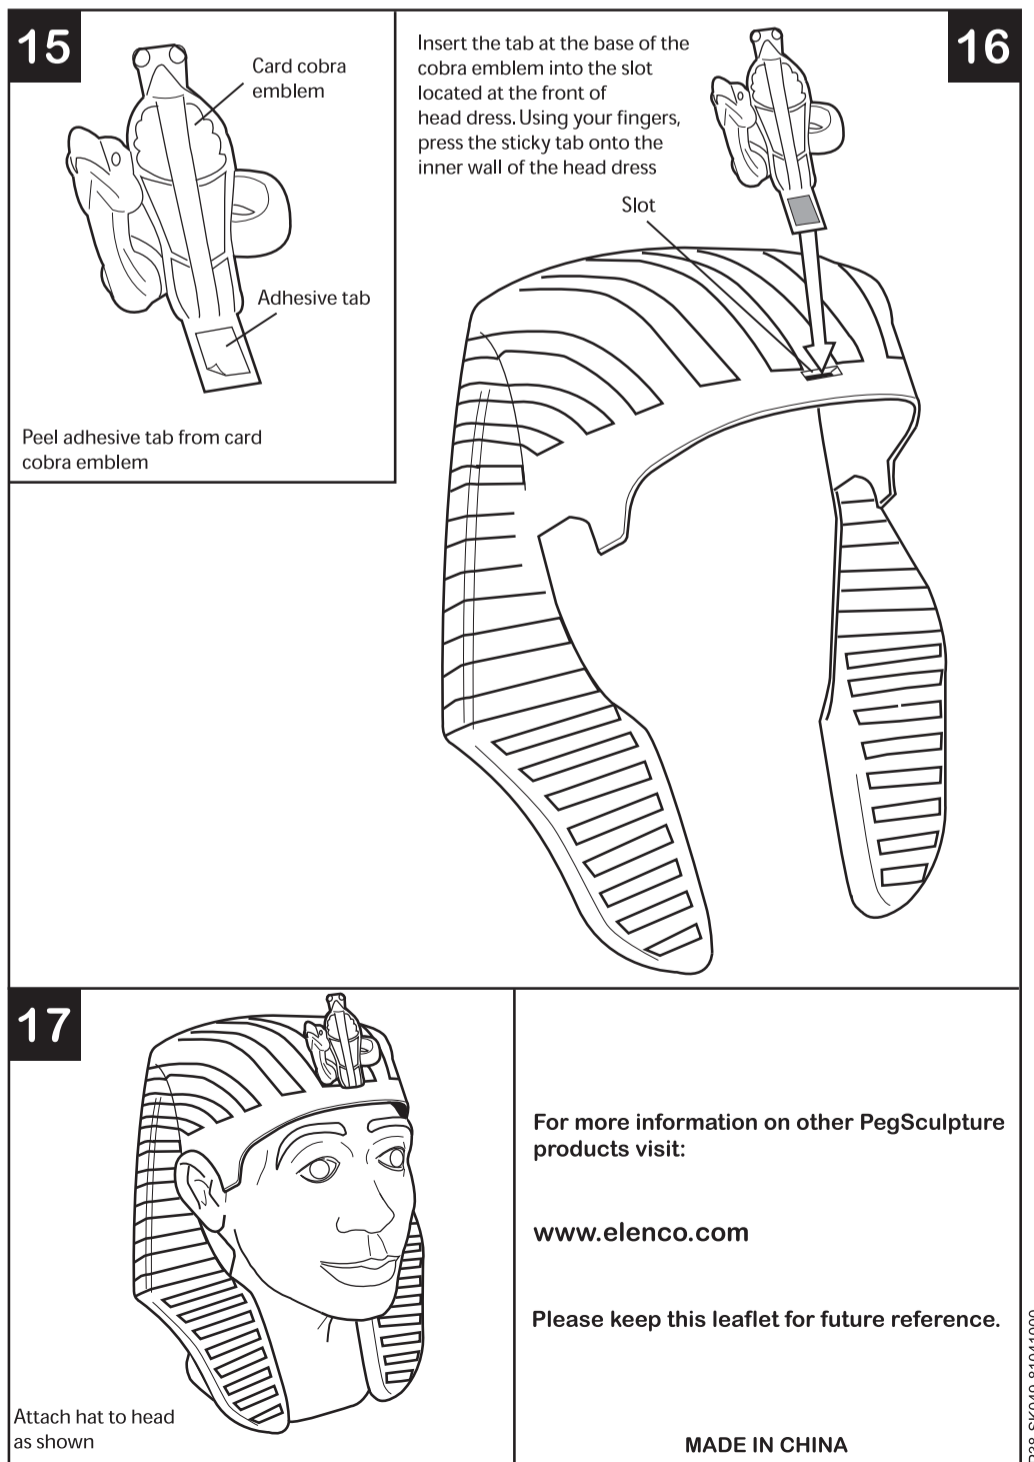

Tutankhamun

CONTENTS

IMPORTANT NOTICE! Not Suitable for Children Under 3 Years

Use a large work surface in a well lit room.
 Try to avoid working over carpeted flooring.
 Cover your worktop and any carpeted flooring with sheeting.
 Debris from the modelling clay can cause staining to fabric surfaces.
 Wear old clothing or an apron as it can get messy.
 Ensure you pick up any debris so it doesn't get walked around your home.

Adult supervision required. Keep out of reach from children under 36 months.
 Small debris may prove a choking hazard.
 Clean hands with a dry cloth and wash in warm soapy water.

For more information on other PegSculpture products visit:
www.elenco.com
 Please keep this leaflet for future reference.