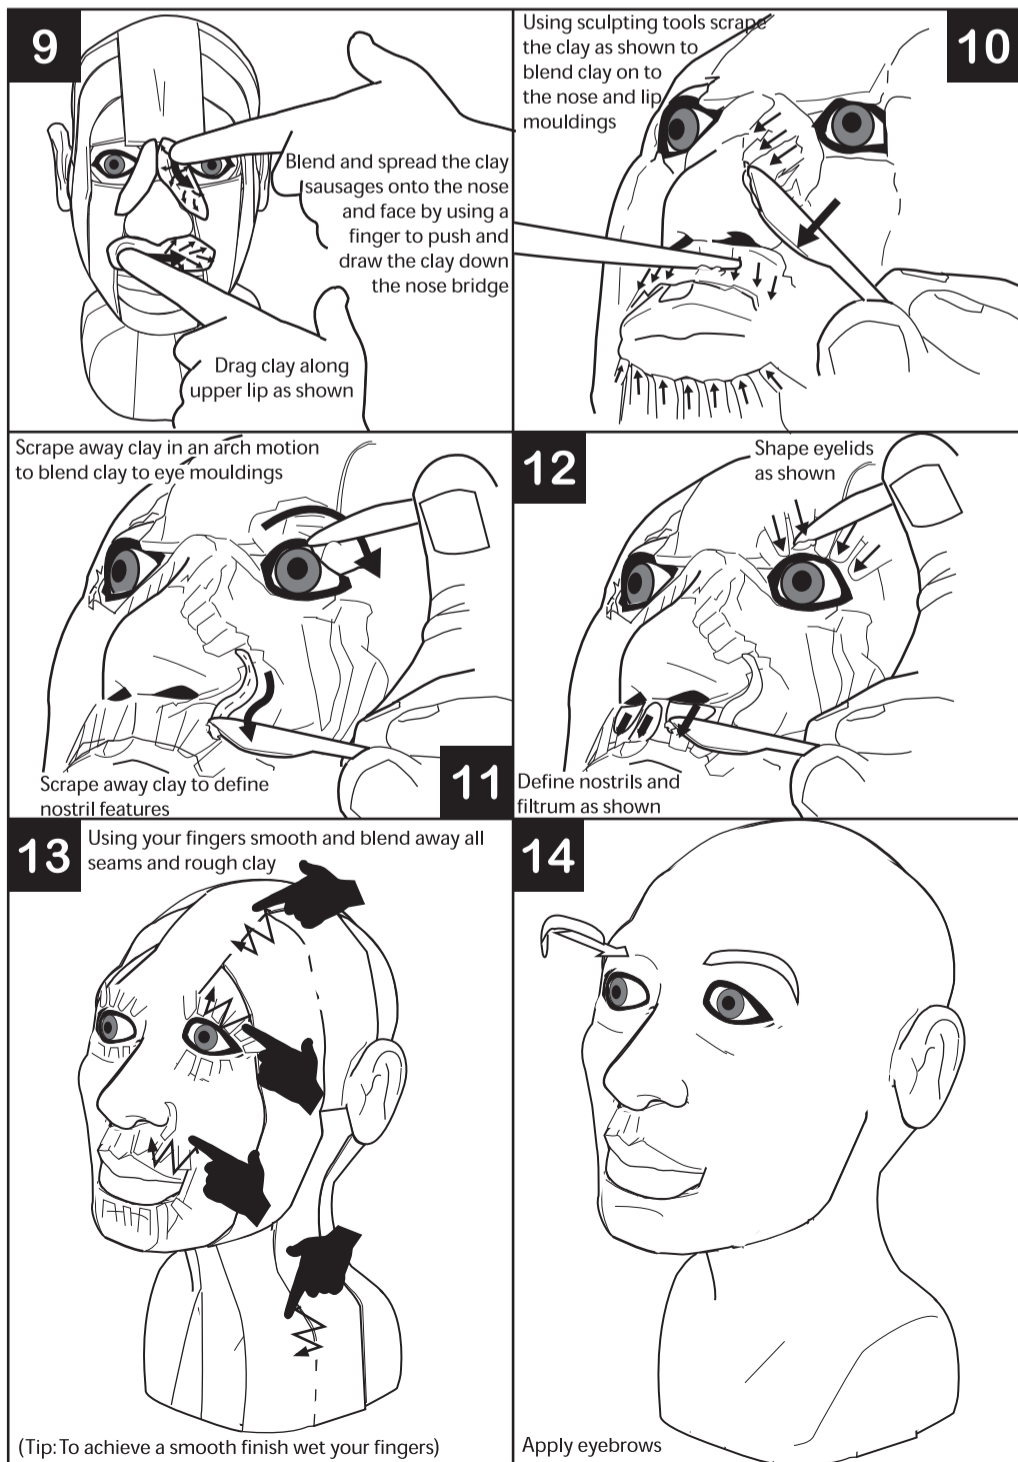

Tutankhamun

CONTENTS

IMPORTANT NOTICE! Not Suitable for Children Under 3 Years

Use a large work surface in a well lit room.
 Try to avoid working over carpeted flooring.
 Cover your worktop and any carpeted flooring with sheeting.
 Debris from the modelling clay can cause staining to fabric surfaces.
 Wear old clothing or an apron as it can get messy.
 Ensure you pick up any debris so it doesn't get walked around your home.

Adult supervision required. Keep out of reach from children under 36 months.
 Small debris may prove a choking hazard.
 Clean hands with a dry cloth and wash in warm soapy water.

For more information on other PegSculpture products visit:
www.elenco.com
 Please keep this leaflet for future reference.