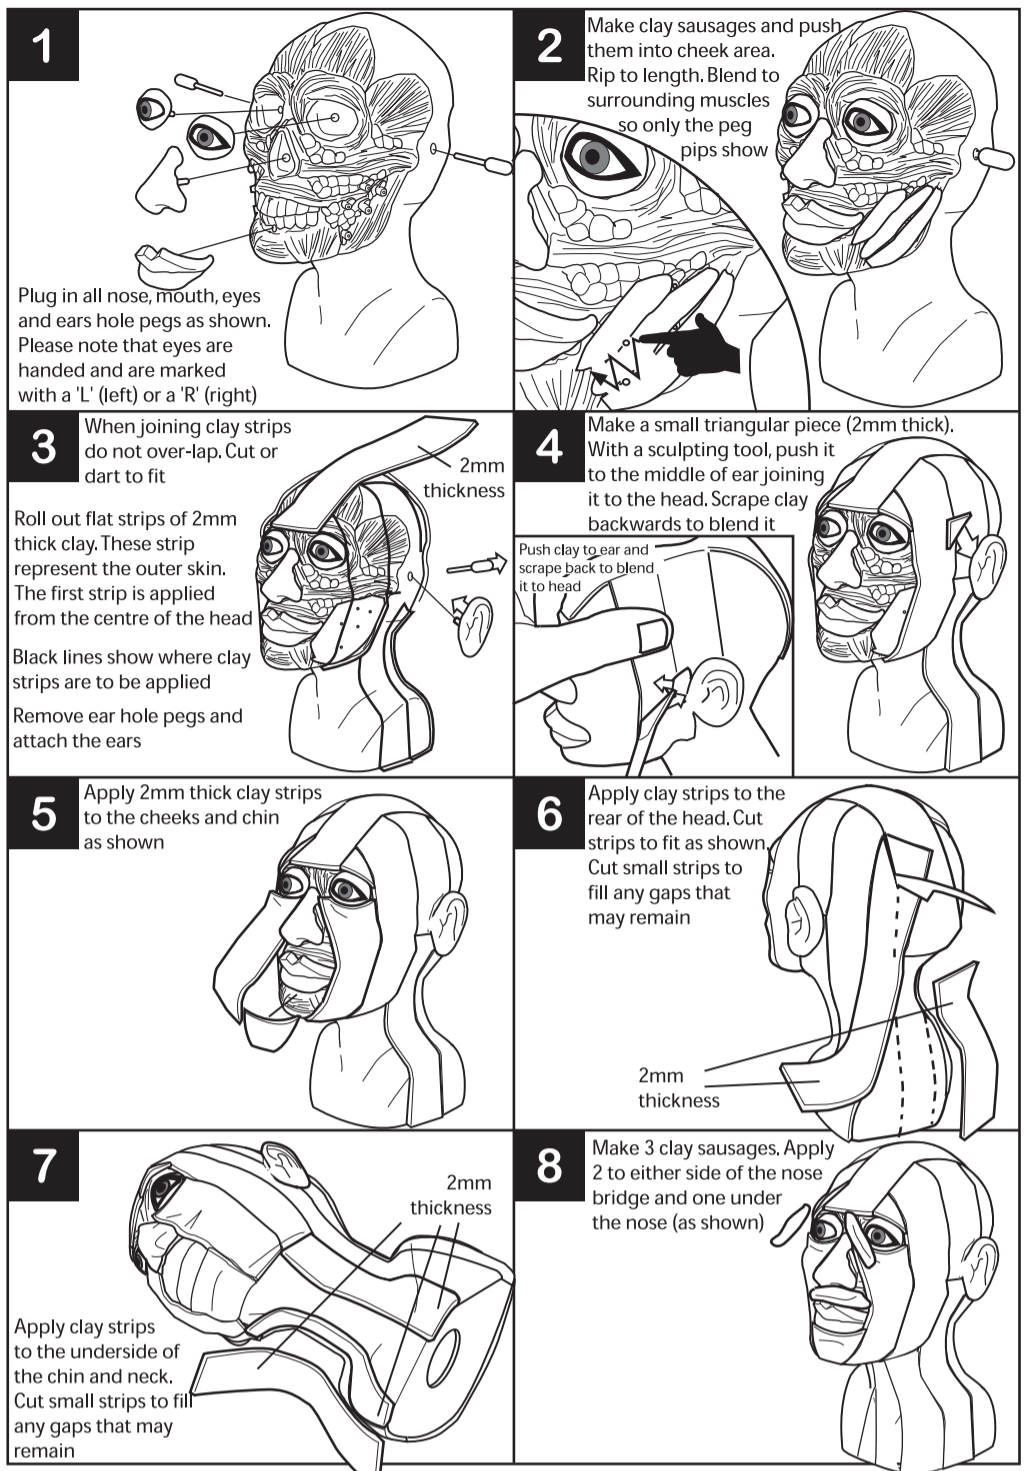

Tutankhamun

CONTENTS

IMPORTANT NOTICE! Not Suitable for Children Under 3 Years

Use a large work surface in a well lit room.
 Try to avoid working over carpeted flooring.
 Cover your worktop and any carpeted flooring with sheeting.
 Debris from the modelling clay can cause staining to fabric surfaces.
 Wear old clothing or an apron as it can get messy.
 Ensure you pick up any debris so it doesn't get walked around your home.

Adult supervision required. Keep out of reach from children under 36 months.
 Small debris may prove a choking hazard.
 Clean hands with a dry cloth and wash in warm soapy water.

For more information on other PegSculpture products visit:
www.elenco.com
 Please keep this leaflet for future reference.