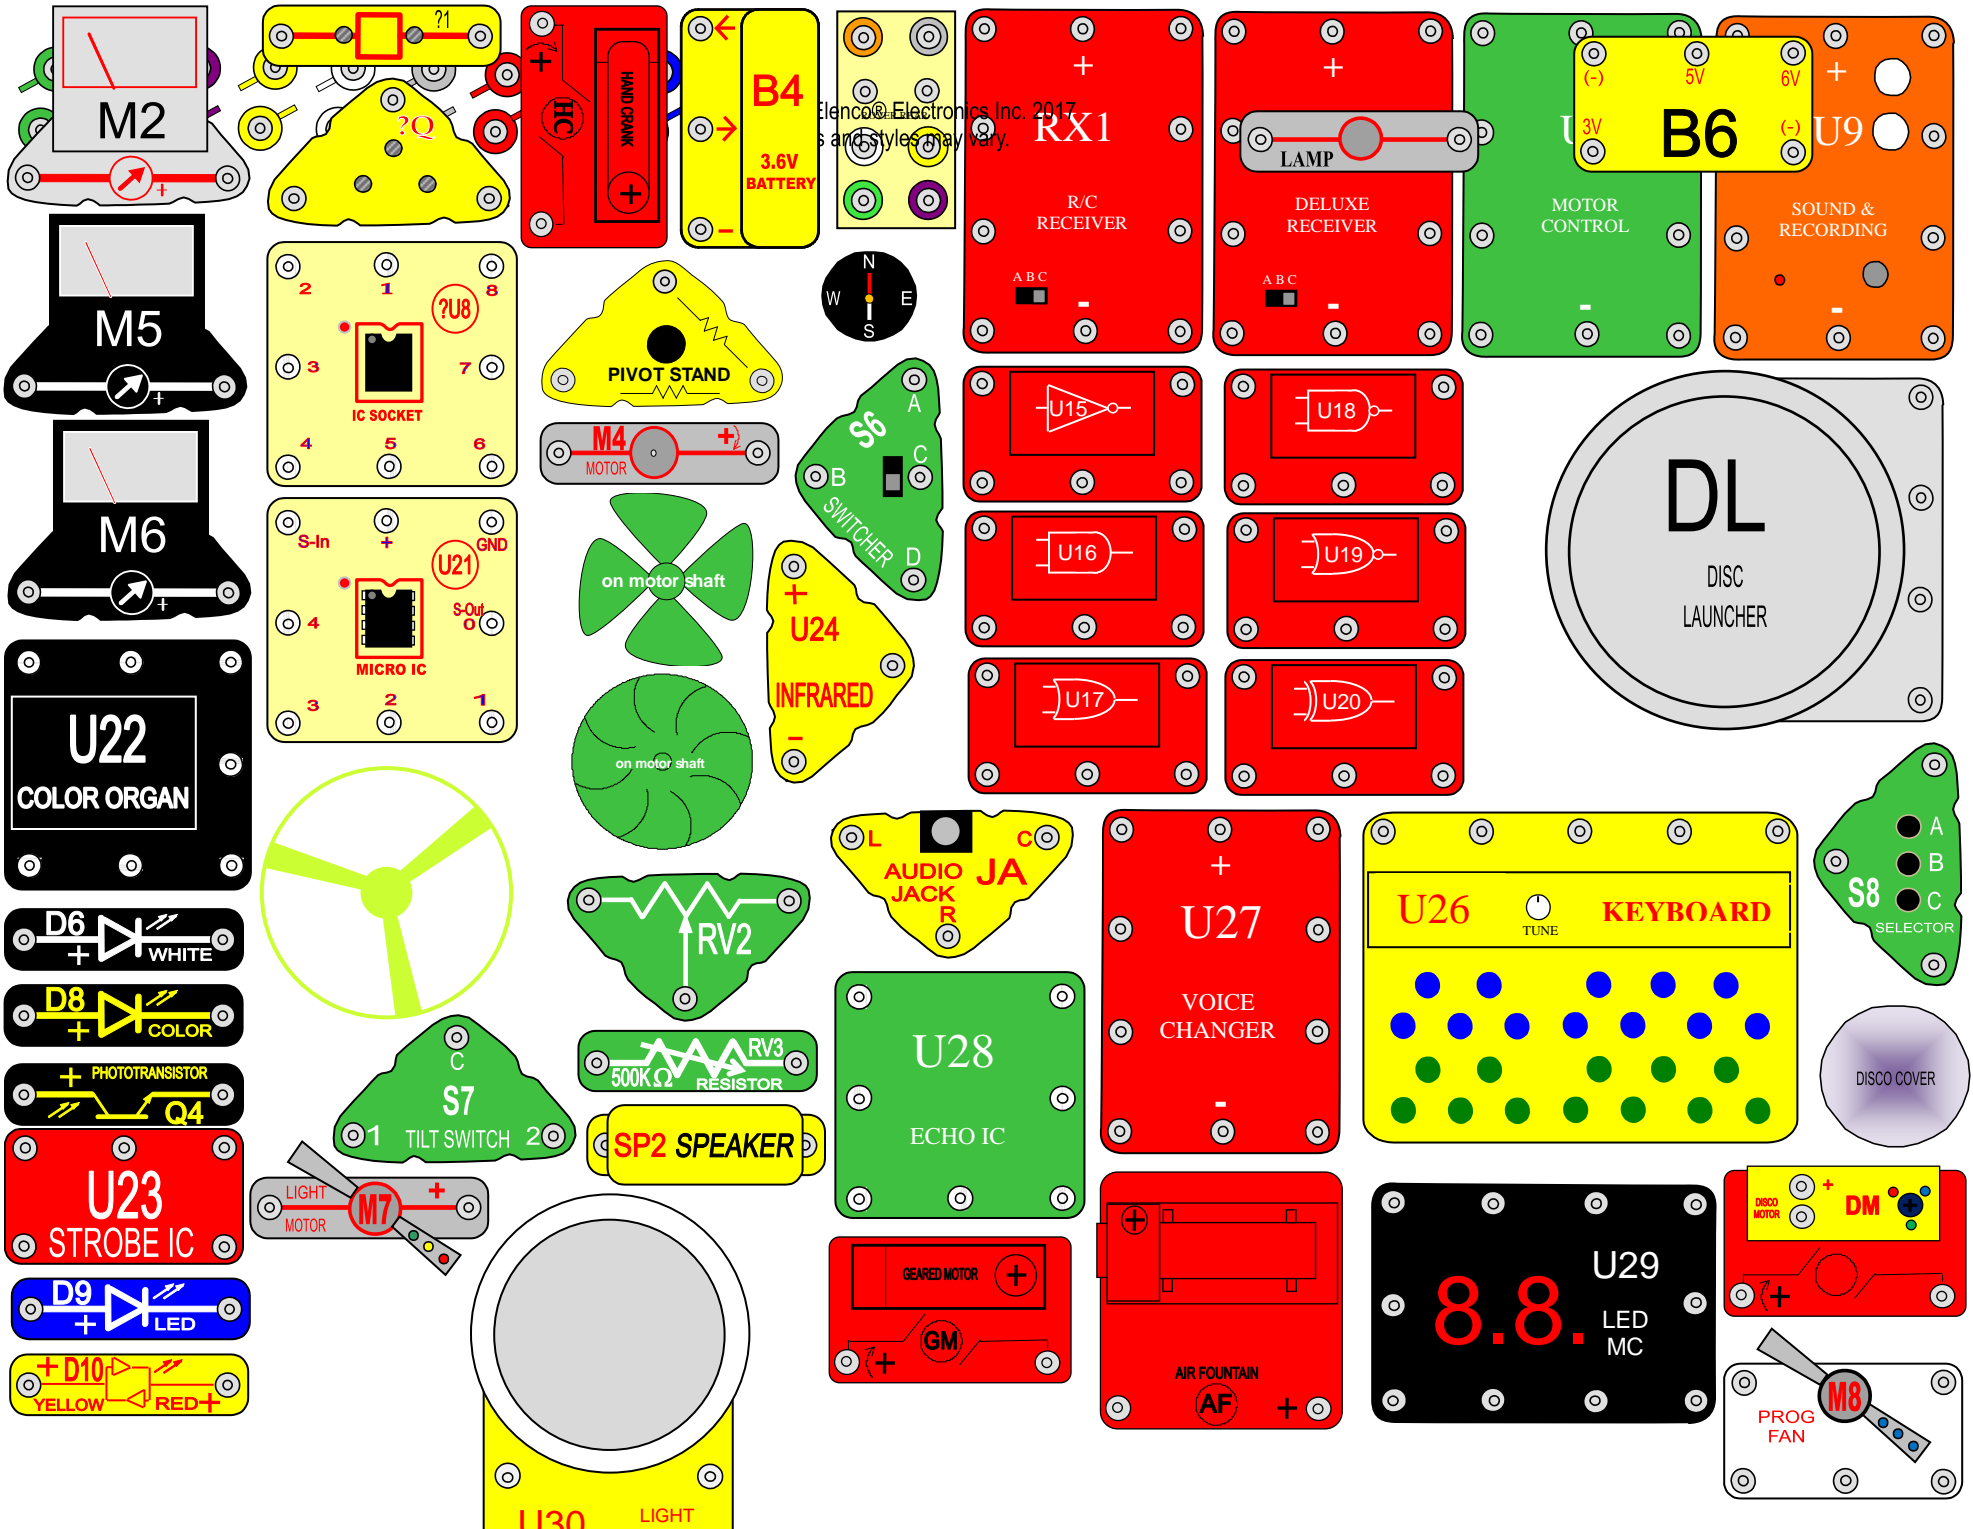

# Snap Circuits Parts and Grid

© Glencoe Electronics Inc. 2017  
Prices and Styles may vary.

Copyright © Elenco® Electronics Inc. 2017  
Colors and styles may vary.